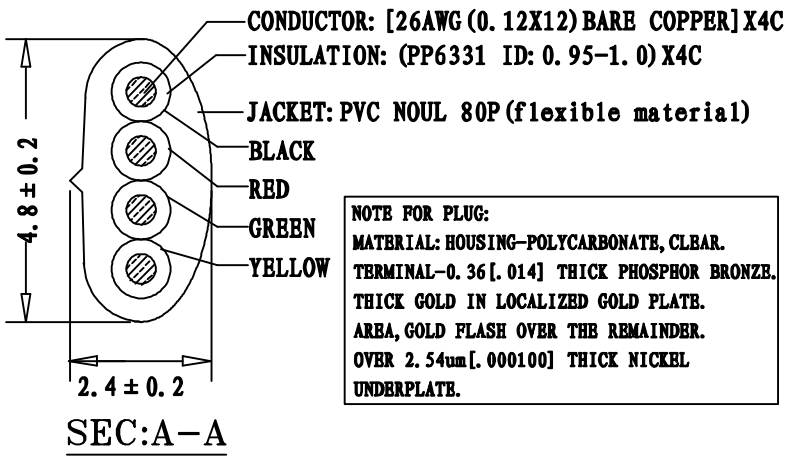

PACKAGE: INDIVIDUAL PE BAG.
4P4C 50U"

500g Weight

TERMINATION:

P1	COLOR
1	BLACK
2	RED
3	GREEN
4	YELLOW

PART NO	DRAWING NO	BUYER COLOR	VENDOR COLOR	RETRACTED LENGTH ("L3")	CUSTOMER Accepted ("L2")	CUT LENGTH "L1"
523-26-4400-BL-0005F	A	Black	BLACK LIGHT	330 ± 30	5.0FT-5.75FT	2300-2400
523-26-4400-BL-0007F	B	Black	BLACK LIGHT	470 ± 30	7.0FT-8.05FT	3000-3200
523-26-4400-BL-0010F	C	Black	BLACK LIGHT	630 ± 50	10.0FT-11.5FT	4300-4500
523-26-4400-BL-0012F	D	Black	BLACK LIGHT	800 ± 50	12.0FT-13.8FT	5200-5400
523-26-4400-BL-0014F	E	Black	BLACK LIGHT	850 ± 50	14.0FT-16.1FT	5800-6000
523-26-4400-BL-0025F	F	Black	BLACK LIGHT	1900 ± 50	25.0FT-28.75FT	10800-11000

REVISE	VERSION	BASIS	CONTENTS
12-02-20	A/0	T0210A	NEW DRAWING

CnC Tech, LLC	
Industrial Cable and Connector Technology	
IDRAWING NO: 671-335	CUSTOMER: L-671
ITEM NO: 4C COILD CORD P+0 PLUG	UNIT: mm
DATE: 2012-02-20	ISSUE: (A/0)
DRAWN: QE:	QA:
SALES DEPT:	SALES MANAGER: