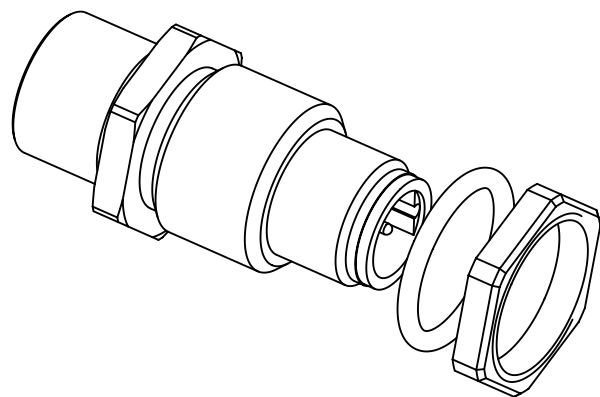

M12 female

M12 male

Schematic diagram

	All Dimensions in mm Original Size DIN A4		Scale 2:1	Free size tol.		Ref.		
						Sub.		
	All rights reserved		Created by DYCKC	Inspected by WELLMANN	Standardisation HOFFMANN	Date 2014-01-16	State Final Release	
	Department EC PD - DE		Title HARTING M12 PFT male/female B-coded 5-pole				Doc-Key / ECM-Nr. 100119487/UGD/003/B 500000070478	
HARTING Electronics GmbH D-32339 Espelkamp			Type TB	Number 21033301300			Rev. B	Page 1/1