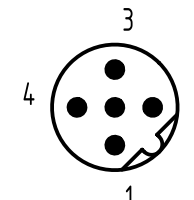

M12 female

M12 male

Schematic diagram

	All Dimensions in mm Original Size DIN A4		Scale 2:1	Free size tol.		Ref.		
						Sub.		
	All rights reserved		Created by DYCKC	Inspected by WELLMANN	Standardisation HOFFMANN	Date 2014-01-16	State Final Release	
	Department EC PD - DE		Title HARTING M12 PFT male/female B-coded 5-pole				Doc-Key / ECM-Nr. 100119487/UGD/003/B 500000070478	
HARTING Electronics GmbH D-32339 Espelkamp			Type TB	Number 21033301300			Rev. B	Page 1/1