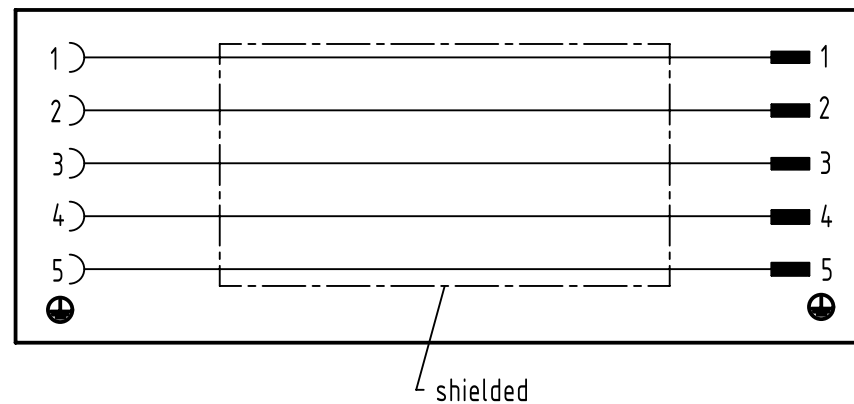

M12 female

M12 male

Schematic diagram

	All Dimensions in mm Original Size DIN A4		Scale 2:1	Free size tol.		Ref.		
						Sub.		
	All rights reserved		Created by DYCKC	Inspected by WELLMANN	Standardisation HOFFMANN	Date 2014-01-16	State Final Release	
	Department EC PD - DE		Title HARTING M12 PFT male/female B-coded 5-pole				Doc-Key / ECM-Nr. 100119487/UGD/003/B 500000070478	
HARTING Electronics GmbH D-32339 Espelkamp			Type TB	Number 21033301300			Rev. B	Page 1/1