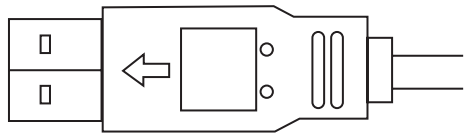

A

A

B

B

C

C

(P1) USB A Plug

(P2) USB B Plug

2,000MM±50MM

USB Configuration

Material:

- Cable: #28x1P+#24x2C+AL/MY+1+Braid, UL2725
- Ø4.7MM
- Black PVC

- P1 Connector: USB Male A plug
- P2 Connector: USB Male B plug
- Molded Type

Electrical:

- 100% Short, Open, Miswire Test

Scale	1:1						Name
TOLERANCE						Drawn	08.29.11
X.X	±0.40					Chappell	
X.XX	±0.25					Approved	
X.XXX	±0.15						
Angle	±3°	③					
		②					
		①	Modification	Date	Name		

Item No.	AK672-2-BLACK-R
Title	USB 1.1 Cable - Male A <=> Male B, Black, 2 Meters
Drawing No.	
Replace	Sheet