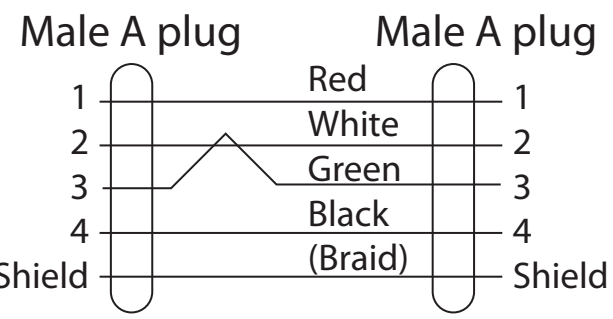

A

A

B

B

C

C

(P1) USB A Plug

(P2) USB B Plug

2,000MM±50MM

USB Configuration

Material:

- Cable: #28x1P+#24x2C+AL/MY+1+Braid, UL2725
- Ø4.7MM
- Black PVC

- P1 Connector: USB Male A plug
- P2 Connector: USB Male B plug
- Molded Type

Electrical:

- 100% Short, Open, Miswire Test

Scale	1:1						Name
TOLERANCE						Drawn	08.29.11
X.X	±0.40					Chappell	
X.XX	±0.25					Approved	
X.XXX	±0.15						
Angle	±3°	③					
		②					
		①	Modification	Date	Name		

Item No.	AK672-2-BLACK-R
Title	USB 1.1 Cable - Male A <=> Male B, Black, 2 Meters
Drawing No.	
Replace	Sheet