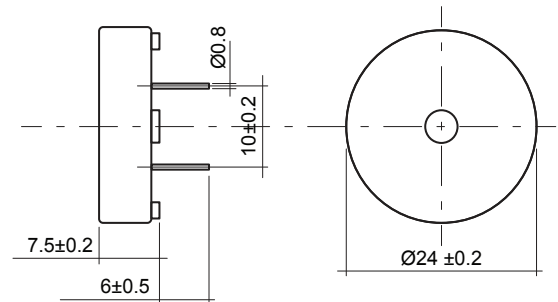

PRODUCT DATA SHEET

PART NO. PT -2408 NON-WASHABLE TYPE

PT -2408

DIMENSIONS

DIMENSION: Ø24.0 x H7.5

SPECIFICATION	UNIT	PT -2408
Rated Voltage Square Wave	(Vpp)	5
Operating Voltage	(VDC)	1~30
Current Consumption	(mA)	1
Capacitance at 120 Hz	(pF)	15000±30%
Sound Output (min)	(dB)	90
Resonance Frequency	(Hz)	4000±500
Operating Temp	(C)	-20~+70
Storage Temp	(C)	-30~+80
Weight	(g)	3
Dimension	mm	Ø24.0 x H7.5
Terminal		Pin
Environmental Protection Regulation		RoHS

FREQUENCY RESPONSE

*Value applying at rated voltage
*Distance for measurement 10 cm