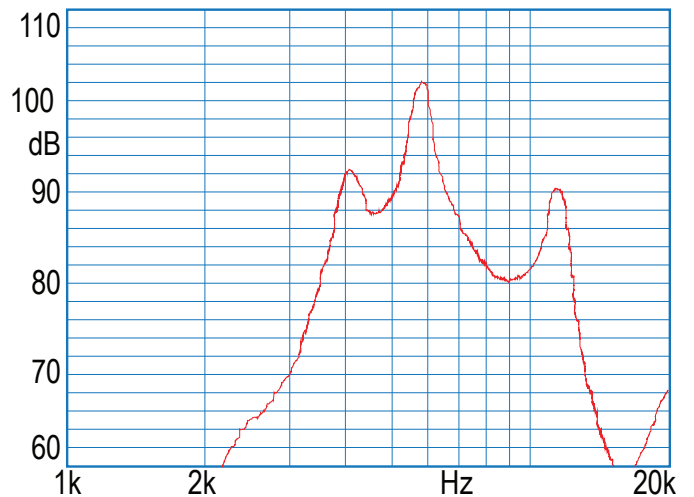

PRODUCT DATA SHEET

PART NO. PT -2408 NON-WASHABLE TYPE

PT -2408

DIMENSIONS

DIMENSION: Ø24.0 x H7.5

SPECIFICATION	UNIT	PT -2408
Rated Voltage Square Wave	(Vpp)	5
Operating Voltage	(VDC)	1~30
Current Consumption	(mA)	1
Capacitance at 120 Hz	(pF)	15000±30%
Sound Output (min)	(dB)	90
Resonance Frequency	(Hz)	4000±500
Operating Temp	(C)	-20~+70
Storage Temp	(C)	-30~+80
Weight	(g)	3
Dimension	mm	Ø24.0 x H7.5
Terminal		Pin
Environmental Protection Regulation		RoHS

FREQUENCY RESPONSE

*Value applying at rated voltage
*Distance for measurement 10 cm